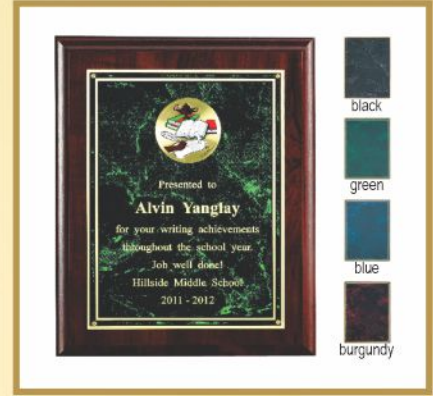

Style # PS4608 **$62.50** plus engraving
Size: 9" x 12", with choice of colored
marbelized plate, with or without subject insert

- black
- green
- blue
- burgundy

55 Northern Blvd. Suite LL001
Great Neck, NY 11021
Tel: (718) 461-7333 Fax: (718) 461-7639
customerservice@reedring.com www.reedring.com

See backside for
assorted subject award inserts