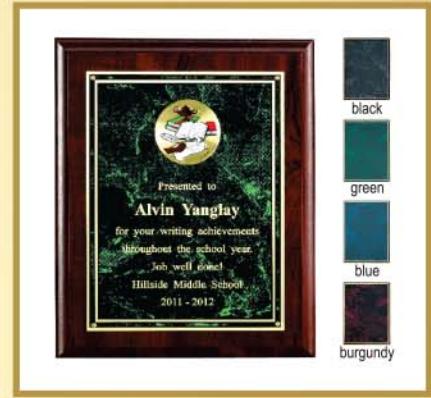

Style # PS4608 **$60.00** plus engraving
Size: 9" x 12", with choice of colored marbelized plate, with or without subject insert

55 Northern Blvd. Suite LL001
Great Neck, NY 11021
Tel: (718) 461-7333 Fax: (718) 461-7639
customerservice@reedring.com www.reedring.com

See backside for assorted subject award inserts